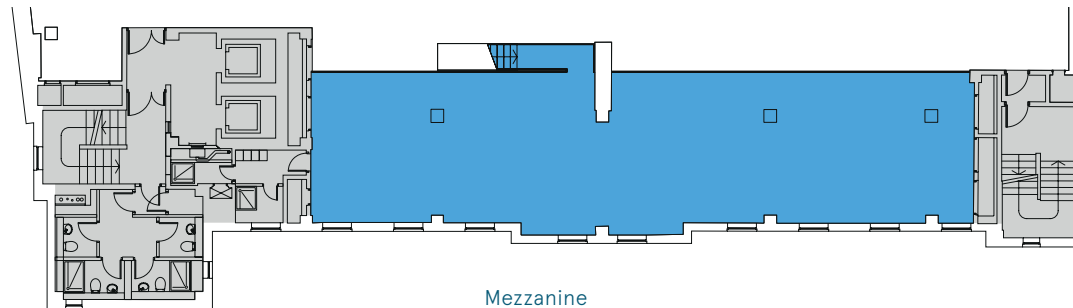

Eversholt

EUSTON NW1

DISCOVER

203

Eversholt Street

NIA	SQ FT	SQ M
First Floor	6,565	609.9
Floor - Ceiling 4.6m (main office)		

Mezzanine

Floorplans not to scale for indicative purposes only.