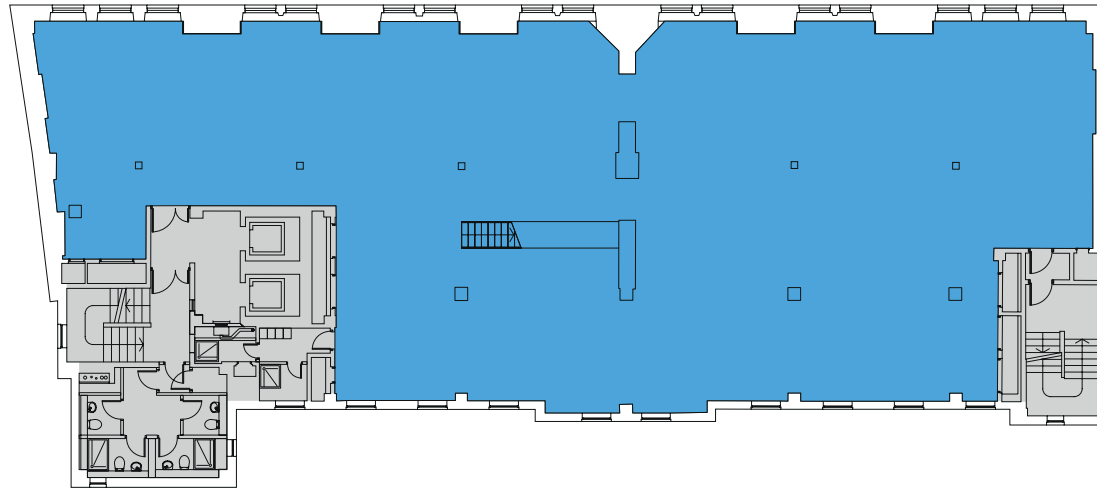

Eversholt

EUSTON NW1

DISCOVER

203

Eversholt Street

NIA	SQ FT	SQ M
First Floor	6,565	609.9
Floor - Ceiling 4.6m (main office)		

Mezzanine

Floorplans not to scale for indicative purposes only.