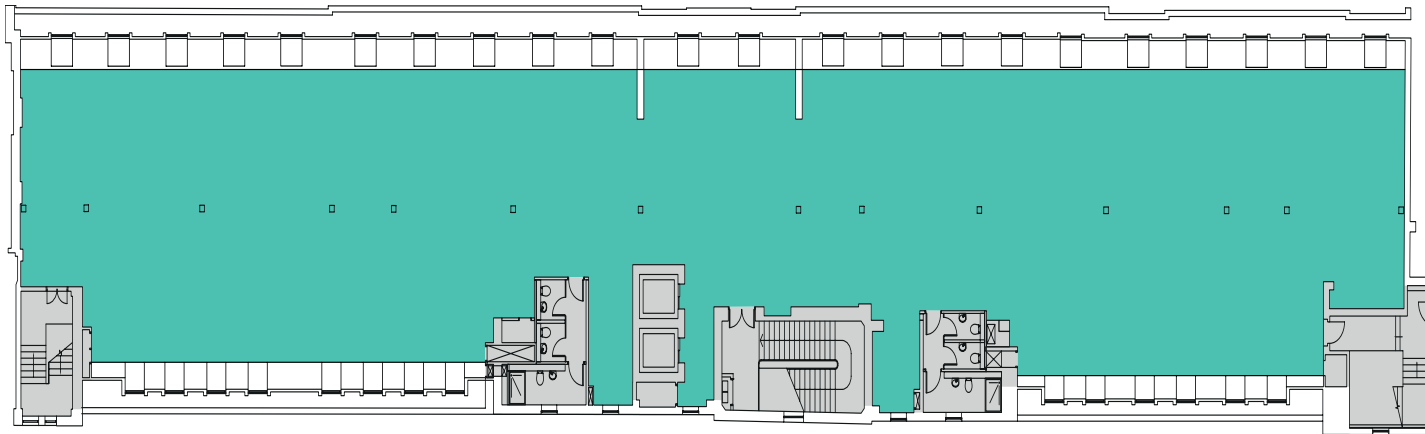

Eversholt

EUSTON NW1

DISCOVER

183

NIA	SQ FT	SQ M
Third Floor	9,197	854.4
Floor - Ceiling	3.2m	

Eversholt Street

Floorplans not to scale for indicative purposes only.

www.eversholtlondon.com