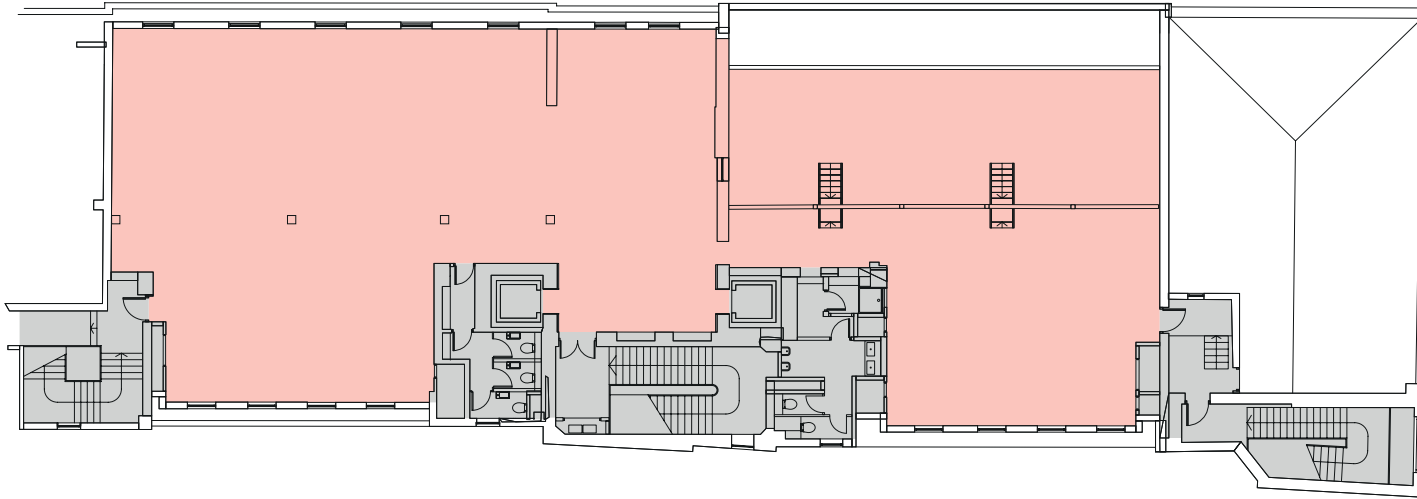

# 163

Eversholt Street

NIA	SQ FT	SQ M
Third Floor	4,531	420.9
Floor - Ceiling 3.2m		

Floorplans not to scale for indicative purposes only.

[www.eversholtlondon.com](http://www.eversholtlondon.com)